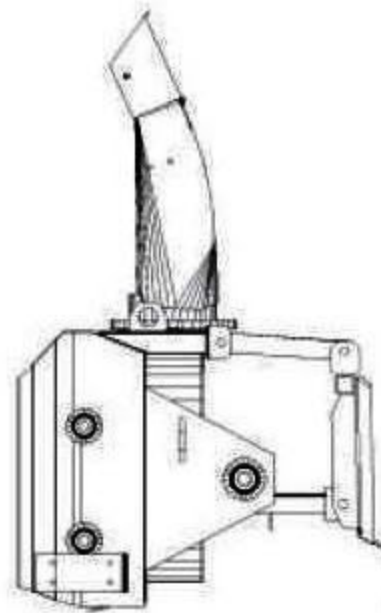

# SNOW BLOWER

## Specifications

Width of Snow Cleared in One Pass.	Cutting Depth
2100 MM	310 MM